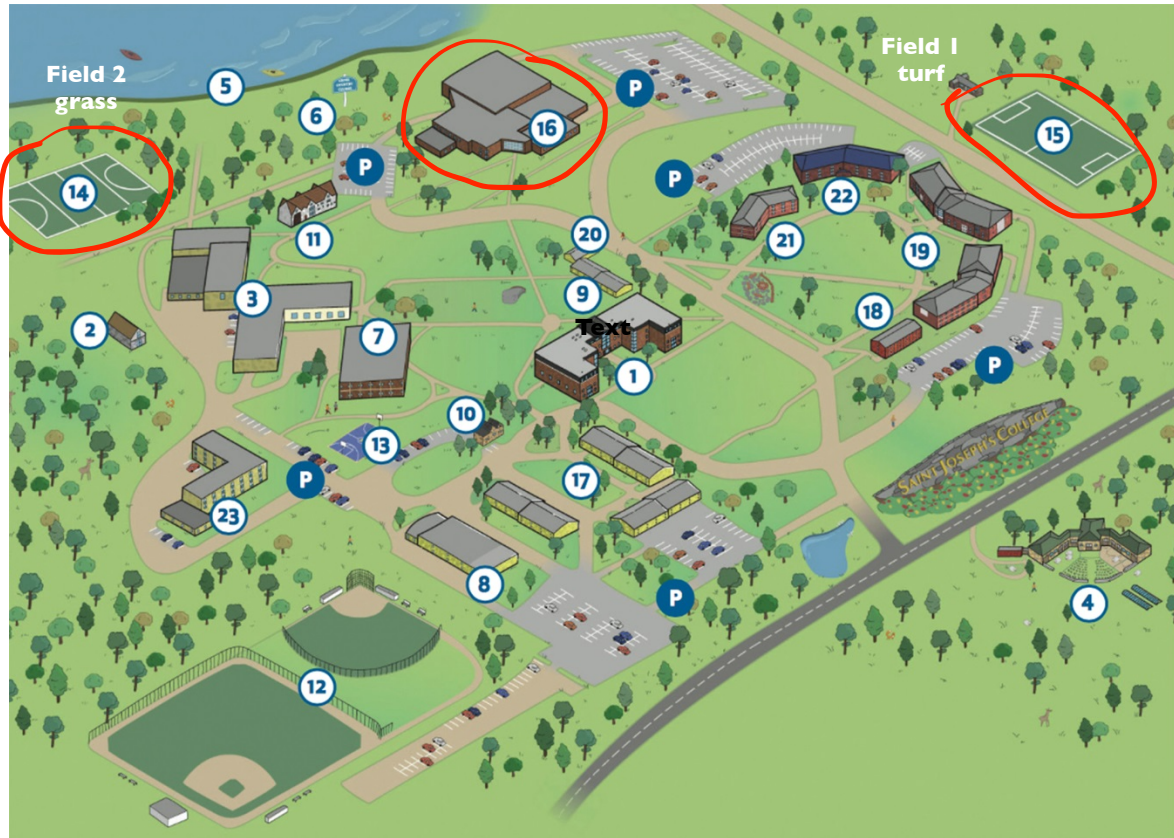

CAMPUS MAP

Map of Campus

Academic Buildings

1. Harold Alford Hall
*Classrooms/Labs
Auditorium*
2. Stone House
Fine Arts Department
3. Mercy Hall
*Classrooms/Labs
Bookstore
Pearson's Café
Information Technology*

Outdoor Locations

4. Pearson's Town Farm
5. Sebago Lake
6. Trails

Student Life

7. Heffernan Center
*Wellehan Library
Campus Life Office
Campus Ministry
Healy Chapel*

Administration

8. Service Building
*Mail Room/Copy
Center*
9. Scully Hall
10. Saint George Hall
Admissions Office
11. Xavier Hall
*President's Office
Human Resources*

Fields/Athletics

12. Ward Park
*Mahaney Baseball
Diamond
Bailey Softball
Diamond*
13. Clark's Court
14. Field Hockey Field
15. Soccer Field
16. Alford Recreation
Center
*Gymnasium/Track
Swimming Pool*

Residence Halls

P Parking