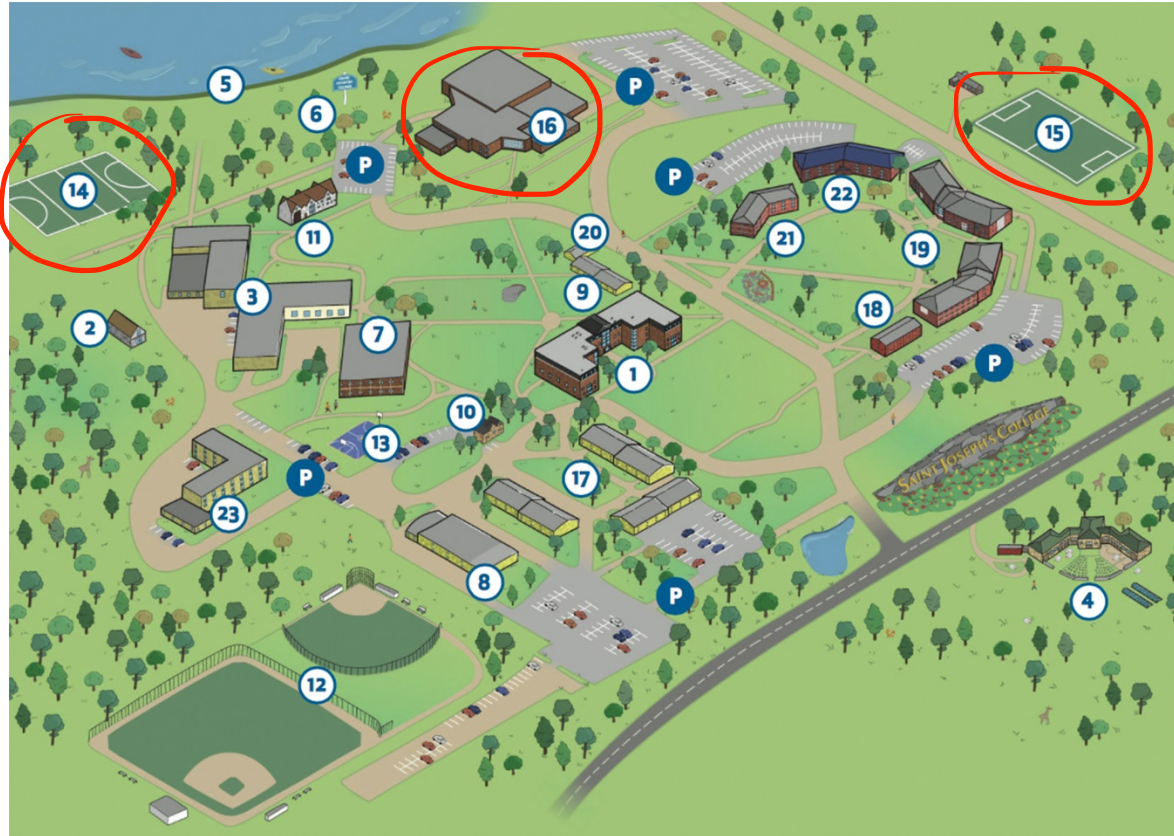

CAMPUS MAP

Map of Campus

Academic Buildings

1. **Harold Alfond Hall**
Classrooms/Labs
Auditorium
2. **Stone House**
Fine Arts Department
3. **Mercy Hall**
Classrooms/Labs
Bookstore
Pearson's Café
Information Technology

Outdoor Locations

4. **Pearson's Town Farm**
5. **Sebago Lake**
6. **Trails**

Student Life

7. **Heffernan Center**
Wellehan Library
Campus Life Office
Campus Ministry
Healy Chapel

Administration

8. **Service Building**
Mail Room/Copy
Center
9. **Scully Hall**
10. **Saint George Hall**
Admissions Office
11. **Xavier Hall**
President's Office
Human Resources

Fields/Athletics

12. **Ward Park**
Mahaney Baseball
Diamond
Bailey Softball
Diamond
13. **Clark's Court**
14. **Field Hockey Field**
15. **Soccer Field**
16. **Alfond Recreation
Center**
Gymnasium/Track
Swimming Pool

P Parking