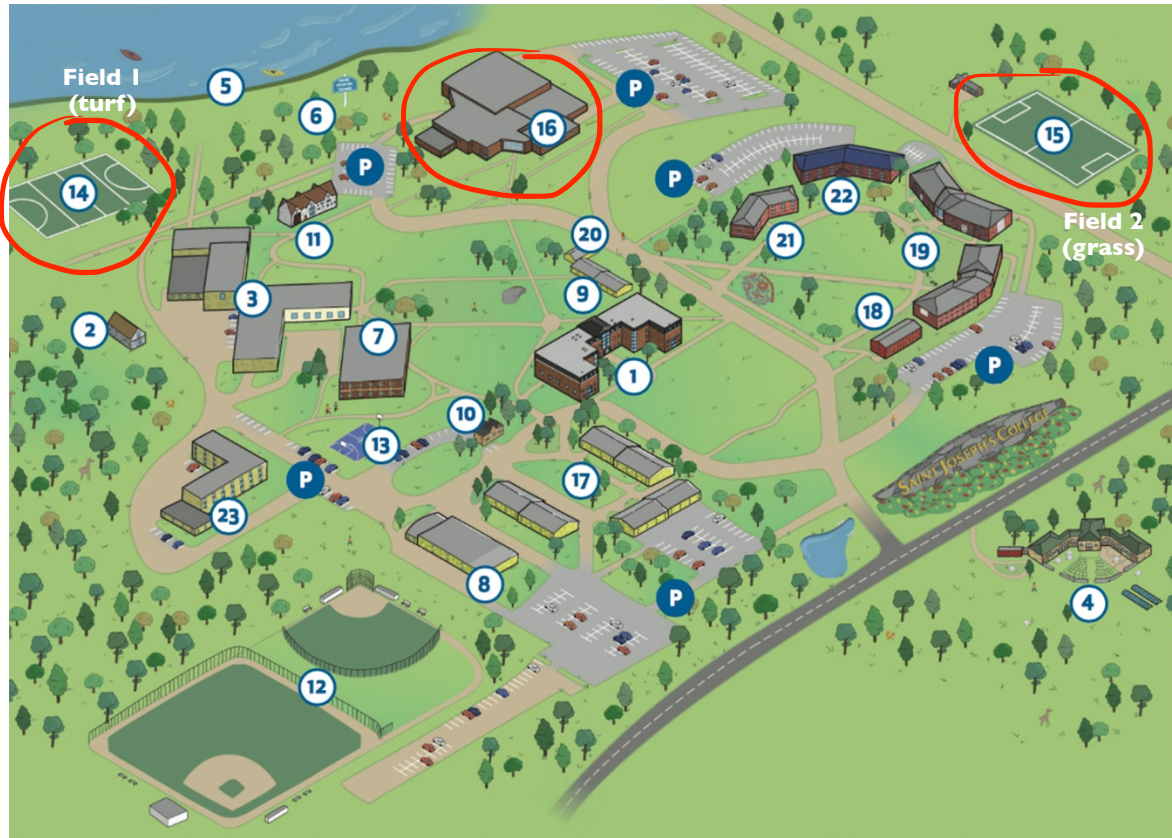

CAMPUS MAP

Map of Campus

Academic Buildings

1. Harold Alford Hall
*Classrooms/Labs
Auditorium*
2. Stone House
Fine Arts Department
3. Mercy Hall
*Classrooms/Labs
Bookstore
Pearson's Café
Information Technology*

Outdoor Locations

4. Pearson's Town Farm
5. Sebago Lake
6. Trails

Student Life

7. Heffernan Center
*Wellehan Library
Campus Life Office
Campus Ministry
Healy Chapel*

Administration

8. Service Building
*Mail Room/Copy
Center*
9. Scully Hall
10. Saint George Hall
Admissions Office
11. Xavier Hall
*President's Office
Human Resources*

Fields/Athletics

12. Ward Park
*Mahaney Baseball
Diamond
Bailey Softball
Diamond*
13. Clark's Court
14. Field Hockey Field
15. Soccer Field
16. Alford Recreation
Center
*Gymnasium/Track
Swimming Pool*

Residence Halls

P Parking